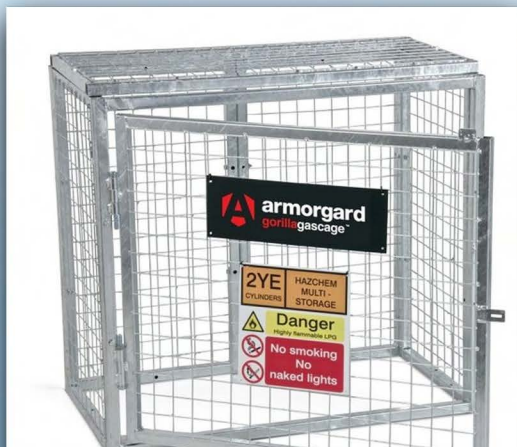

NXTGEN INDUSTRIAL SUPPLIES

METAL CUPBOARDS

HAZARDOUS STORAGE

COSHH CUPBOARDS

DRUM STORAGE

SECURITY CAGES

HAZARDOUS GOODS STORAGE

DRAWER CABINETS

STATIC DRAWER CABINETS

MOBILE DRAWER CABINETS

DIVIDERS & ACCESSORIES

TOOLS & PARTS STORAGE

WIRE MESH LOCKERS

CHANGING ROOM FURNITURE

HEAVY DUTY WORKBENCHES

MEDIUM DUTY WORKBENCHES