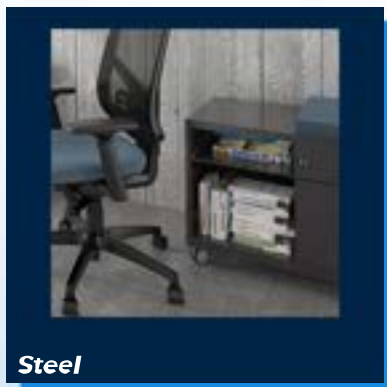

STORAGE

Steel